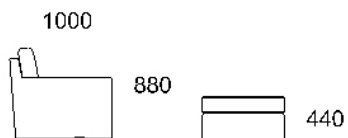

Scarlett sofa

SPECS

SOFAS AND ARMCHAIRS