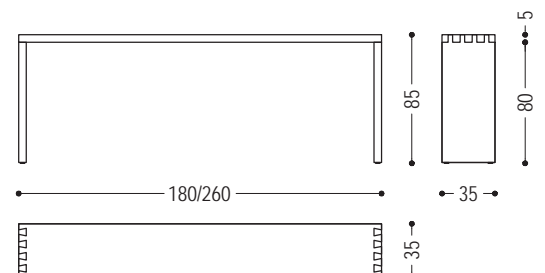

Console made entirely of solid wood in glued lists, with straight sides, characterized by a dovetail joint between the top and the legs.

CODE	SIZE	A1	A2	A4
FRAME 1	W.180 x D.35 x H.85	■	■	■
FRAME 2	W.200 x D.35 x H.85	■	■	■
FRAME 3	W.220 x D.35 x H.85	■	■	■
FRAME 4	W.240 x D.35 x H.85	■	■	■
FRAME 5	W.260 x D.35 x H.85	■	■	■

AVAILABLE FINISHES:

A1: walnut without knots, walnut with knots

A2: oak without knots, oak with knots, cherry

A4: oak without knots pigmented: white milk, total black
oak with knots pigmented: white milk, total black