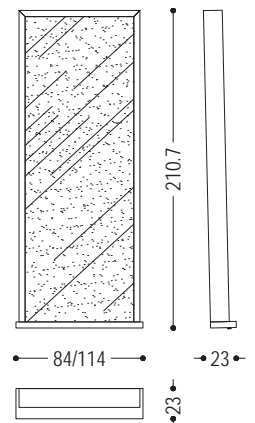

Mirror with solid wood frame, the ideal piece for bedroom, living or bathroom areas.

CODE	SIZE	A1	A2	A4	A6
SINCERA	W.84 x D.23 x H.210,7	■	■	■	■
SINCERA2	W.114 x D.23 x H.210,7	■	■	■	■

AVAILABLE FINISHES:

A1: walnut without knots, walnut with knots

A2: oak without knots, oak with knots, cherry

A4: oak without knots pigmented: white milk, total black
oak with knots pigmented: white milk, total black

A6: briccola