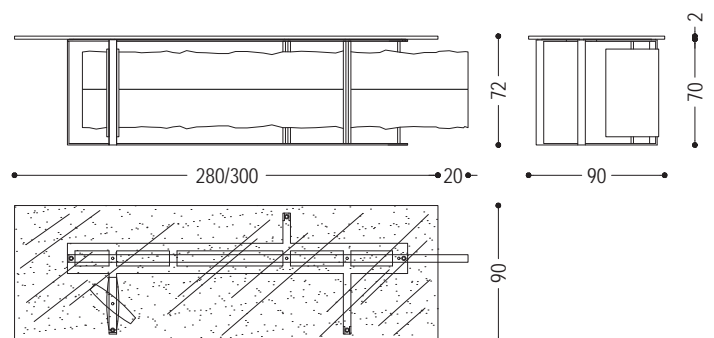

Table/console with glass top and structure composed of an iron frame holding one or two planks of solid Briccola wood. Length of the glass top 280 cm, total length of the table 300 cm.

CODE	SIZE	BASE	A6
BRICCOLA-SCACCHETTI	W.280/300 x D.90 x H.72	B2	■
		B3	■

AVAILABLE FINISHES:

- **A6:** briccola
- **B2:** lacquered iron: iron dust, RAL (only selected colours)
- **B3:** lacquered iron matt brushed effect: aged bronze, stainless steel, titanium