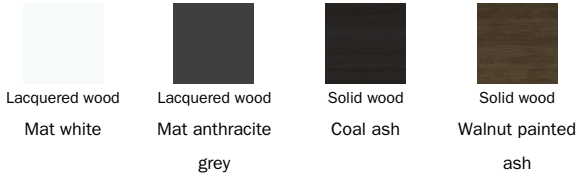

# Hang up

A touch of movement, an unusual play highlighted by contrasting lines. Hang up stands out for the irregular position of the two elements of which it is composed: the shape of the mirror makes it seem like it has been released from the frame. The available finishings make it suitable for any stylistic context: the wooden frame is in fact available lacquered in two elegant colours or in two different types of solid wood. Positionable both

vertically and horizontally, Hang up represents an ironic and unequivocally contemporary sign with great sculptural impact, the result of refined aesthetic research. A true protagonist, one that helps to furnish the environments in an original way and enlarge the spaces, thanks to its large reflective surface.

## Frame

Wood

The samples above represent the complete range of materials and finishes available for this product (regardless of the top shape or size, in the case of tables). Fabrics, eco-leather, leather and emery leather shown in this website are a selection. Colors and finishes are approximate and may slightly differ from actual ones. Please visit Bonaldo dealers to see the complete sample collection and get further details about our products.