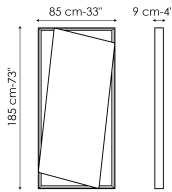

# Hang up

A touch of movement, an unusual play highlighted by contrasting lines. Hang up stands out for the irregular position of the two elements of which it is composed: the shape of the mirror makes it seem like it has been released from the frame. The available finishings make it suitable for any stylistic context: the wooden frame is in fact available lacquered in two elegant colours or in two different types of solid wood. Positionable both

vertically and horizontally, Hang up represents an ironic and unequivocally contemporary sign with great sculptural impact, the result of refined aesthetic research. A true protagonist, one that helps to furnish the environments in an original way and enlarge the spaces, thanks to its large reflective surface.

# Data sheet

Width: 85cm

Depth: 9cm

Height: 185cm