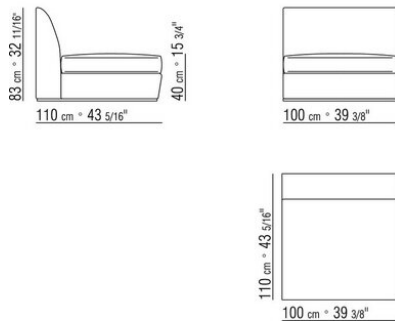

COD. 01IA13

COD. 01IA06