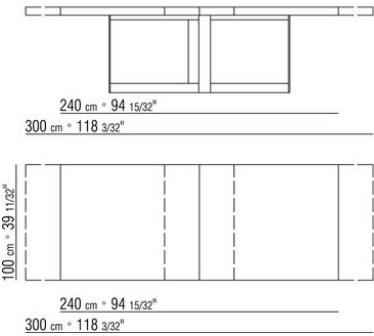

COD. 01IN61