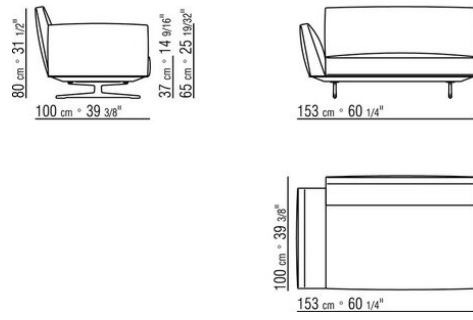

COD. 015R61