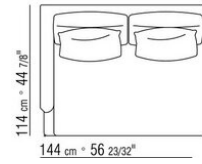

COD. 015D45