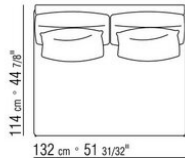

COD. 015D46