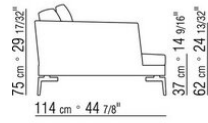

COD. 015D45