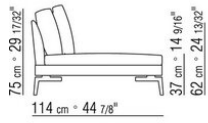

COD. 015D46