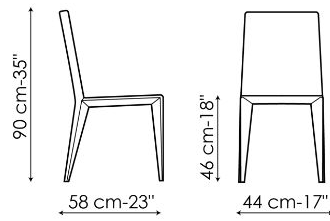

following versions, for a functional and aesthetically consistent result: with a higher backrest for increased comfort (Filly up) with a wider and more generous seat (Filly large), with a high backrest and large seat (Filly large up), with armrests (Miss Filly and Miss Filly up) or in the stool version (Filly too and Filly up too). In this way, it is possible to choose the model that best suits individual needs without sacrificing Filly's unmistakable style.

Data sheet

Filly

Width: 44cm
Depth: 55cm
Height: 82cm

Filly up

Width: 44cm
Depth: 58cm
Height: 90cm

Filly large

Width: 50cm
Depth: 55cm
Height: 82cm

Filly large up

Width: 50cm
Depth: 55cm
Height: 90cm

Miss Filly

Width: 57cm
Depth: 55cm
Height: 82cm

Miss Filly up

Width: 57cm
Depth: 55cm
Height: 90cm

Finishes

LEGS

Metal