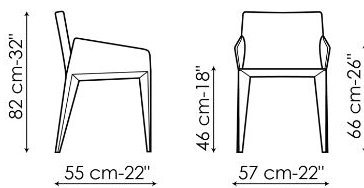

following versions, for a functional and aesthetically consistent result: with a higher backrest for increased comfort (Filly up) with a wider and more generous seat (Filly large), with a high backrest and large seat (Filly large up), with armrests (Miss Filly and Miss Filly up) or in the stool version (Filly too and Filly up too). In this way, it is possible to choose the model that best suits individual needs without sacrificing Filly's unmistakable style.

Data sheet

Filly

Width: 44cm
Depth: 55cm
Height: 82cm

Filly up

Width: 44cm
Depth: 58cm
Height: 90cm

Filly large

Width: 50cm
Depth: 55cm
Height: 82cm

Filly large up

Width: 50cm
Depth: 55cm
Height: 90cm

Miss Filly

Width: 57cm
Depth: 55cm
Height: 82cm

Miss Filly up

Width: 57cm
Depth: 55cm
Height: 90cm

Finishes

LEGS

Metal