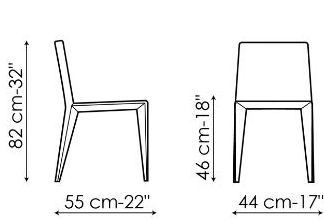

BONALDO

Filly, Filly up, Filly large, Filly large up, Miss Filly, Miss Filly up

Designer: **Bartoli Design**

The outcome of a positive encounter between light geometric planes with a slender and linear base, the Filly collection is a testament to a design dedicated to aesthetic perfection and functionality. In the version upholstered entirely in fabric, leather, eco-leather or emery leather, it shows a more understated face; instead, it reveals a more dynamic look in the variant in which the original metal legs are visible. The Filly high backrest chair is available in the

following versions, for a functional and aesthetically consistent result: with a higher backrest for increased comfort (Filly up) with a wider and more generous seat (Filly large), with a high backrest and large seat (Filly large up), with armrests (Miss Filly and Miss Filly up) or in the stool version (Filly too and Filly up too). In this way, it is possible to choose the model that best suits individual needs without sacrificing Filly's unmistakable style.

Data sheet

Filly

Width: 44cm
Depth: 55cm
Height: 82cm

Filly up

Width: 44cm
Depth: 58cm
Height: 90cm

Filly large

Width: 50cm
Depth: 55cm
Height: 82cm

Filly large up

Width: 50cm
Depth: 55cm
Height: 90cm

Miss Filly

Width: 57cm
Depth: 55cm
Height: 82cm

Miss Filly up

Width: 57cm
Depth: 55cm
Height: 90cm

Finishes

LEGS

Metal