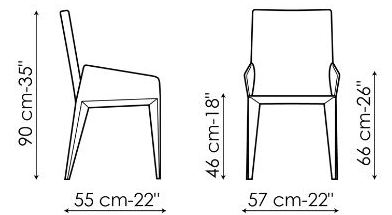

Data sheet

Filly

Width: 44cm
Depth: 55cm
Height: 82cm

Filly up

Width: 44cm
Depth: 58cm
Height: 90cm

Filly large

Width: 50cm
Depth: 55cm
Height: 82cm

Filly large up

Width: 50cm
Depth: 55cm
Height: 90cm

Miss Filly

Width: 57cm
Depth: 55cm
Height: 82cm

Miss Filly up

Width: 57cm
Depth: 55cm
Height: 90cm

Finishes

LEGS

Metal