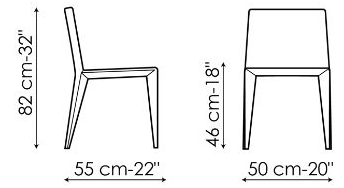

following versions, for a functional and aesthetically consistent result: with a higher backrest for increased comfort (Filly up) with a wider and more generous seat (Filly large), with a high backrest and large seat (Filly large up), with armrests (Miss Filly and Miss Filly up) or in the stool version (Filly too and Filly up too). In this way, it is possible to choose the model that best suits individual needs without sacrificing Filly's unmistakable style.

Data sheet

Filly

Width: 44cm
Depth: 55cm
Height: 82cm

Filly up

Width: 44cm
Depth: 58cm
Height: 90cm

Filly large

Width: 50cm
Depth: 55cm
Height: 82cm

Filly large up

Width: 50cm
Depth: 55cm
Height: 90cm

Miss Filly

Width: 57cm
Depth: 55cm
Height: 82cm

Miss Filly up

Width: 57cm
Depth: 55cm
Height: 90cm

Finishes

LEGS

Metal