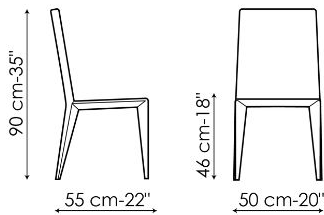

following versions, for a functional and aesthetically consistent result: with a higher backrest for increased comfort (Filly up) with a wider and more generous seat (Filly large), with a high backrest and large seat (Filly large up), with armrests (Miss Filly and Miss Filly up) or in the stool version (Filly too and Filly up too). In this way, it is possible to choose the model that best suits individual needs without sacrificing Filly's unmistakable style.

Data sheet

Filly

Width: 44cm
Depth: 55cm
Height: 82cm

Filly up

Width: 44cm
Depth: 58cm
Height: 90cm

Filly large

Width: 50cm
Depth: 55cm
Height: 82cm

Filly large up

Width: 50cm
Depth: 55cm
Height: 90cm

Miss Filly

Width: 57cm
Depth: 55cm
Height: 82cm

Miss Filly up

Width: 57cm
Depth: 55cm
Height: 90cm

Finishes

LEGS

Metal