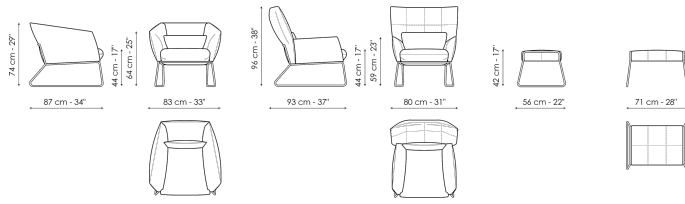

Data sheet

Nikos

Width: 83cm

Depth: 87cm

Height: 74cm

Nikos hi

Width: 80cm

Depth: 93cm

Height: 96cm

Nikos footrest

Width: 71cm

Depth: 56cm

Height: 42cm

Cover

Fabric - 900

Fabric - Azimut