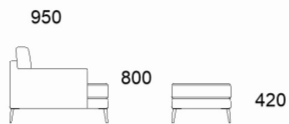

Boss armchair

The Boss armchair is a refined design with traditional dimensions and expert craftsmanship, made in Australia to suit a relaxed, contemporary lifestyle.

SIZE	L	D	H
81 Chair	820	950	800

NAME

10 years structural

Boss armchair

SPECS

BOSS

SOFAS AND ARMCHAIRS

81 CHAIR

169 SOFA

200 SOFA