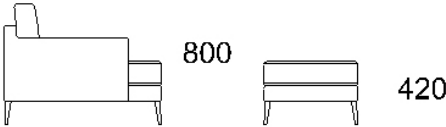

Boss sofa

SPECS

950

SOFAS AND ARMCHAIRS