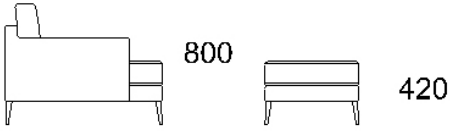

Boss sofa

SPECS

950

SOFAS AND ARMCHAIRS