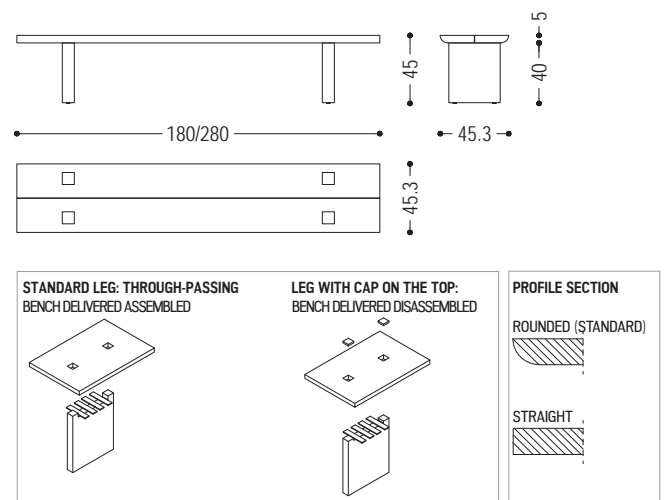

Bench made entirely of solid wood in glued lists, with central gap and with the legs visible on the top surface. Available with top profile rounded or straight.

CODE	SIZE	A1	A2	A4
58.01.1	W.180 x D.45,3 x H.45	■	■	■
58.01.2	W.200 x D.45,3 x H.45	■	■	■
58.01.3	W.220 x D.45,3 x H.45	■	■	■
58.01.4	W.240 x D.45,3 x H.45	■	■	■
58.01.5	W.260 x D.45,3 x H.45	■	■	■
58.01.6	W.280 x D.45,3 x H.45	■	■	■

AVAILABLE FINISHES:

- **A1:** walnut without knots, walnut with knots
- **A2:** oak without knots, oak with knots, cherry
- **A4:** oak without knots pigmented: white milk, total black
  oak with knots pigmented: white milk, total black