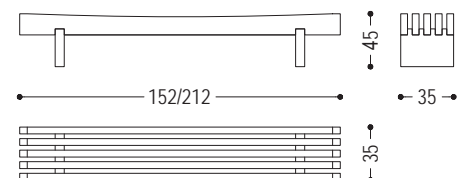

Bench made completely of solid wood. Ergonomic seat with gaps between the lists. The legs, in a continuous line with the seat, are assembled without metal parts through an interplay of joints using wooden plugs.

CODE	SIZE	A1	A2
52.01.2	W.152 x D.35 x H.45	■	■
52.01.3	W.172 x D.35 x H.45	■	■
52.01.4	W.182 x D.35 x H.45	■	■
52.01.5	W.192 x D.35 x H.45	■	■
52.01.6	W.212 x D.35 x H.45	■	■

AVAILABLE FINISHES:

- A1:** walnut without knots, walnut with knots
- A2:** oak without knots, oak with knots, cherry