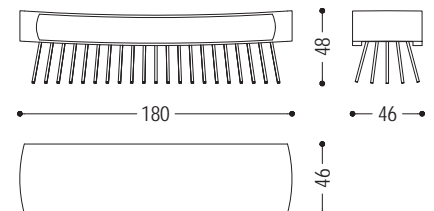

Bench with seat from a single block of scented cedar, equipped with an ergonomic seat. Rests on iron struts inclined at various angles.

CODE	SIZE	BASE	A7	A9
SPAZZOLA	W.180 x D.46 x H.48	B2	■	■
		B3	■	■

AVAILABLE FINISHES:

- **A7:** cedar
- **A9:** cedar contract finish, vulcano cedar
- **B2:** lacquered iron: iron dust, RAL (only selected colours)
- **B3:** lacquered iron matt brushed effect: aged bronze, stainless steel, titanium