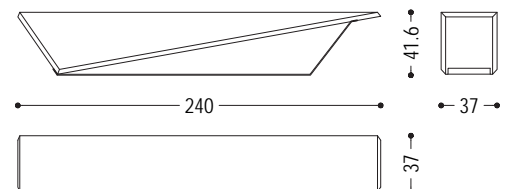

Bench made of a single block of scented cedar with a simple and linear geometrical shape that continues in the metallic base, which can be used as a container.

CODE	SIZE	BASE	A7	A9
WEDGE	W.240 x D.37 x H.41,6	B2	■	■
		B3	■	■

AVAILABLE FINISHES:

A7: cedar

A9: cedar contract finish, vulcano cedar

B2: lacquered iron: iron dust, RAL (only selected colours)

B3: lacquered iron matt brushed effect: aged bronze, stainless steel, titanium