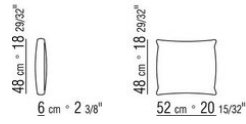

COD. 022796