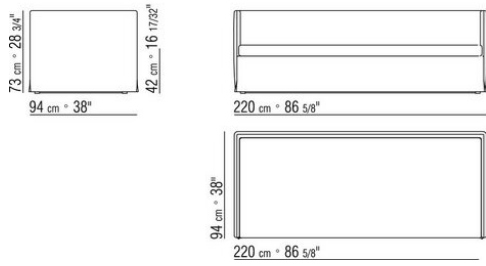

COD. 022703

COD. 022796

COD. 022799

COD. 022797

COD. 022798

COD. 022795