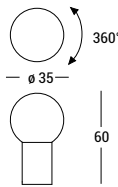

1502

Tavolo Table

Terra Floor

codice code	cavo elettrico cm electric cable cm	imballo cm SH = Shade imballo cm ST = structure	peso netto kg. net weight kg.	peso lordo kg. gross weight kg.	lampadina bulb
1502-03	200	SH 50 x 50 x 50 h.	2	4,5	Led incluso/ Led included  1x17,5W - LED  Dimmer
		ST 46 x 35 x 35 h.	6	15	
			18	27	 
1502-10	200	SH 50 x 50 x 50 h.	2	4,5	Led incluso/ Led included  1x17,5W - LED  Dimmer
		ST 38 x 43 x 130 h.	31	51	
			135	155	 