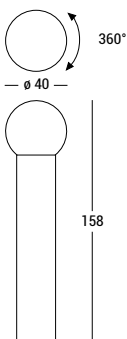

1502

Tavolo Table

Terra Floor

codice code	cavo elettrico cm electric cable cm	imballo cm SH = Shade imballo cm ST = structure	peso netto kg. net weight kg.	peso lordo kg. gross weight kg.	lampadina bulb
1502-03	200	SH 50 x 50 x 50 h.	2	4,5	Led incluso/ Led included  1x17,5W - LED  Dimmer
		ST 46 x 35 x 35 h.	6	15	
			18	27	 
1502-10	200	SH 50 x 50 x 50 h.	2	4,5	Led incluso/ Led included  1x17,5W - LED  Dimmer
		ST 38 x 43 x 130 h.	31	51	
			135	155	 