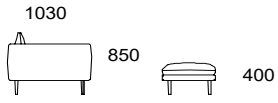

Rossi sofa

SPECS