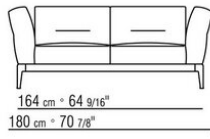

COD. 0236A2