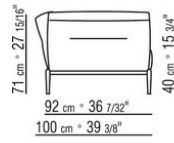

Backrest cushions in sterilized goose down (Assopiuma certified, gold label), on

request, with upcharge.

An optional 57x48cm cushion is recommended for each 100cm-deep seat

Feet in cast aluminum with satin, chrome, black chrome, burnished, glossy anthracite finish. Rests on pads made of thermoplastic material

Upholstery is removable in both the fabric and leather versions

Attention: elements of different (90cm and 100cm) depths cannot be combined

The overall dimensions of the armrest and backrest are indicative

COD. 0236A2

COD. 0236A4

COD. 023602

COD. 023603

COD. 023604

COD. 023605