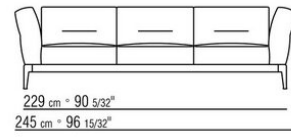

COD. 0236A4