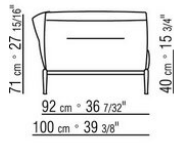

COD. 023602