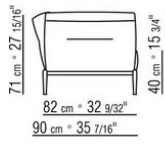

COD. 0236A2