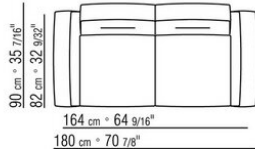

COD. 0236A2