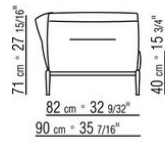

COD. 0236A4