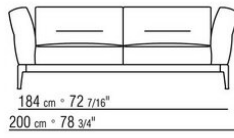

COD. 023602