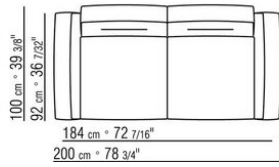

COD. 023602