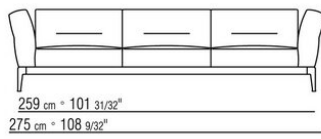

Backrest cushions in sterilized goose down (Assopiuma certified, gold label), on

request, with upcharge.

An optional 57x48cm cushion is recommended for each 100cm-deep seat

Feet in cast aluminum with satin, chrome, black chrome, burnished, glossy anthracite finish. Rests on pads made of thermoplastic material

Upholstery is removable in both the fabric and leather versions

Attention: elements of different (90cm and 100cm) depths cannot be combined

The overall dimensions of the armrest and backrest are indicative

COD. 0236A2

COD. 0236A4

COD. 023602

COD. 023603

COD. 023604

COD. 023605