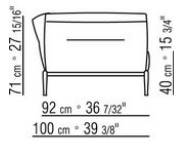

Backrest cushions in sterilized goose down (Assopiuma certified, gold label), on

request, with upcharge.

An optional 57x48cm cushion is recommended for each 100cm-deep seat

Feet in cast aluminum with satin, chrome, black chrome, burnished, glossy anthracite finish. Rests on pads made of thermoplastic material

Upholstery is removable in both the fabric and leather versions

Attention: elements of different (90cm and 100cm) depths cannot be combined

The overall dimensions of the armrest and backrest are indicative

COD. 0236A2

COD. 0236A4

COD. 023602

COD. 023603

COD. 023604

COD. 023605