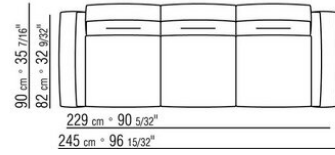

COD. 0236A4