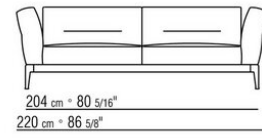

Backrest cushions in sterilized goose down (Assopiuma certified, gold label), on

request, with upcharge.

An optional 57x48cm cushion is recommended for each 100cm-deep seat

Feet in cast aluminum with satin, chrome, black chrome, burnished, glossy anthracite finish. Rests on pads made of thermoplastic material

Upholstery is removable in both the fabric and leather versions

Attention: elements of different (90cm and 100cm) depths cannot be combined

The overall dimensions of the armrest and backrest are indicative

COD. 0236A2

COD. 0236A4

COD. 023602

COD. 023603

COD. 023604

COD. 023605