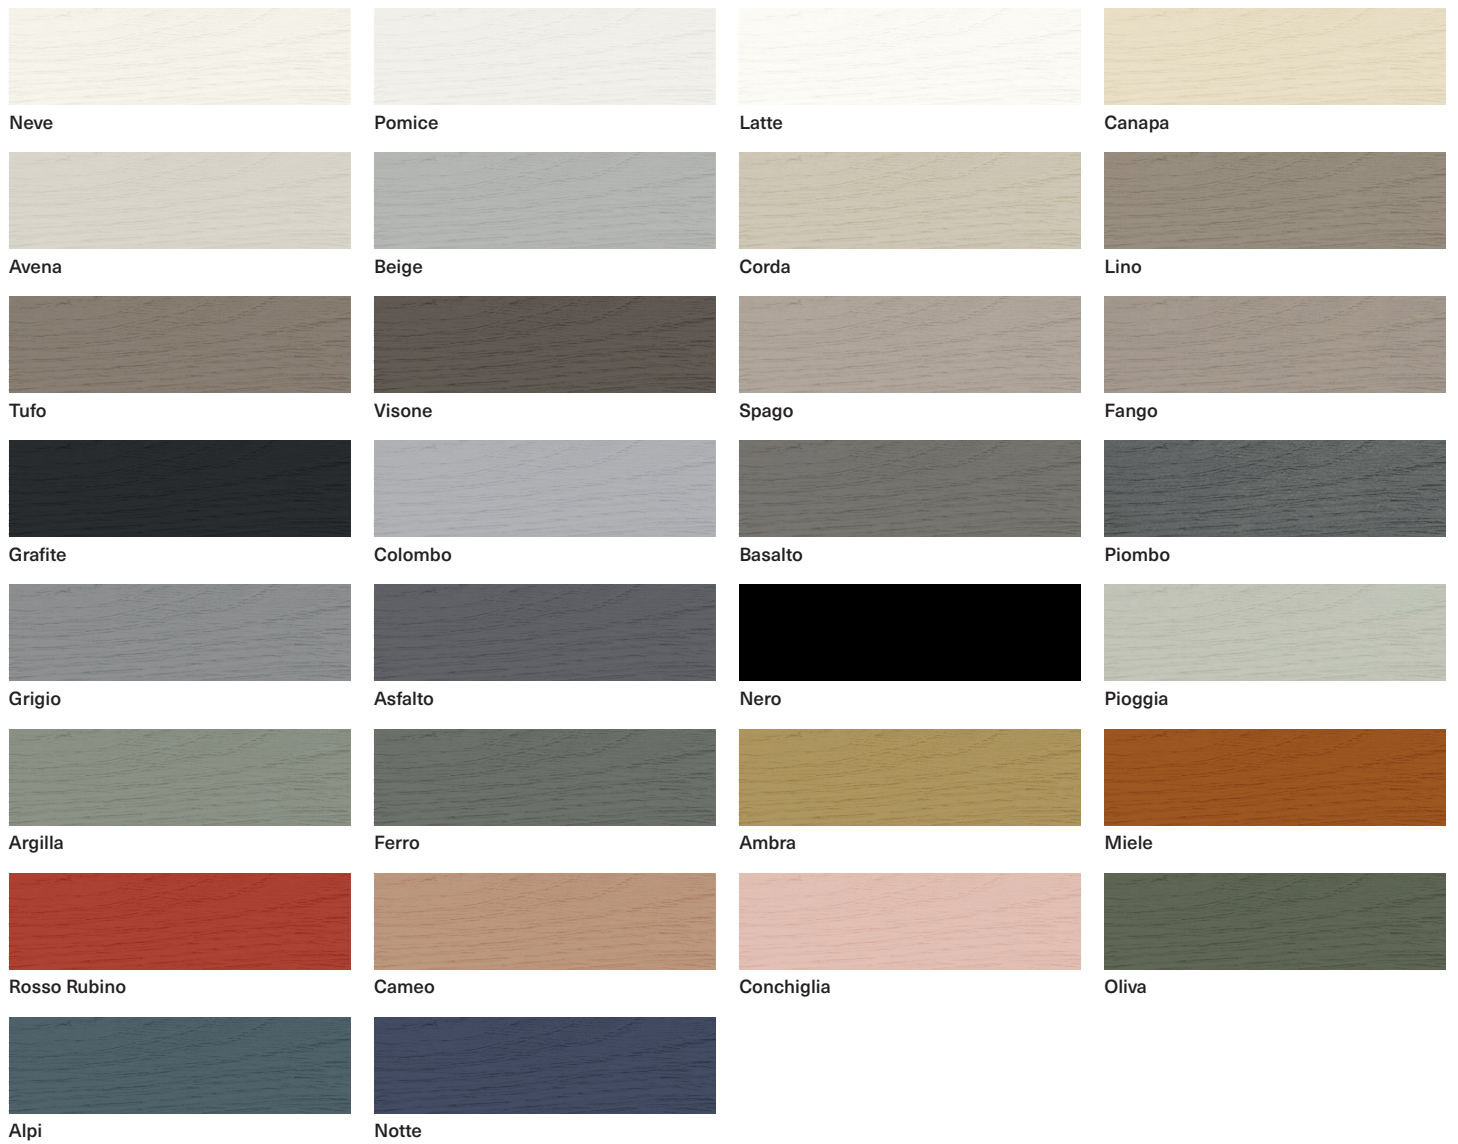

FINISHES

Lacquer matt on ash