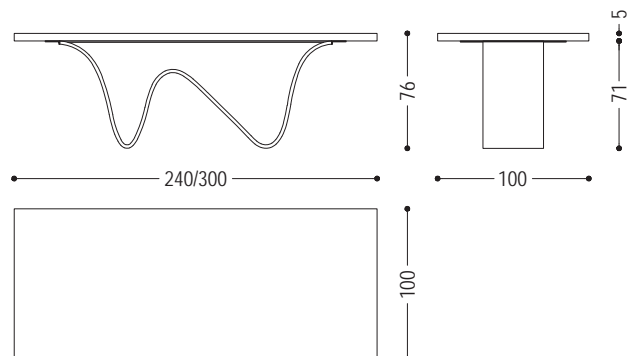

Table with top made of solid wood in glued lists and straight sides, combined with a particular leg characterised by a sinuous shape that brings to mind the sea's waves.

CODE	SIZE	BASE	A1	A2	A4
BREE E ONDA 1	W.240 x D.100 x H.76	B2	■	■	■
		B3	■	■	■
BREE E ONDA 2	W.260 x D.100 x H.76	B2	■	■	■
		B3	■	■	■
BREE E ONDA 3	W.280 x D.100 x H.76	B2	■	■	■
		B3	■	■	■
BREE E ONDA 4	W.300 x D.100 x H.76	B2	■	■	■
		B3	■	■	■

AVAILABLE FINISHES:

- **A1:** walnut without knots, walnut with knots
- **A2:** oak without knots, oak with knots, cherry
- **A4:** oak without knots pigmented: white milk, total black
  oak with knots pigmented: white milk, total black
- **B2:** lacquered iron: iron dust, RAL (only selected colours)
- **B3:** lacquered iron matt brushed effect: aged bronze, stainless steel, titanium