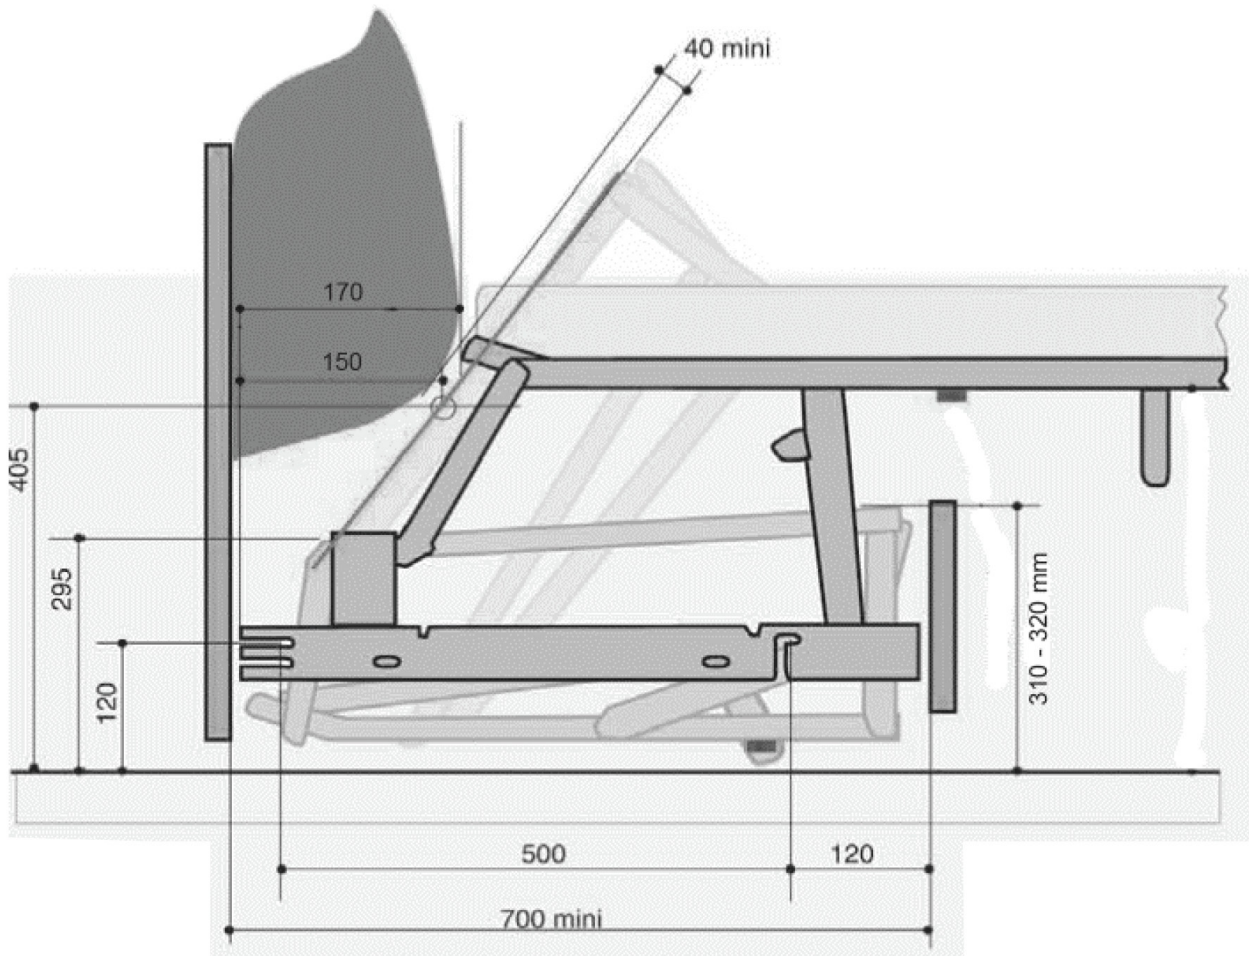

Scarlett Sofa Bed

**NAME**

Scarlett Sofa Bed

SIZES

190cm Double Size Mattress
(133cmx183cm)

210cm Queen size (Mattress
153cmx183cm)

*Overall depth when bed is
extended - approx. 250cm*

MECHANISM

Trampoline base with timber slates
and the option of an Inner Spring or
Polyurethane mattress

NOTE

The seat and arm height is 5cm higher
than standard Scarlett Sofa

MANUFACTURED IN MELBOURNE

FANULI
SYDNEY MELBOURNE EST 1976

Scarlett Sofa Bed

SPECS

PERFORMANCE & ENGINEERING

- 3 Fold Mechanism
- 4" (10 cm) thick innerspring mattress for added comfort
- 183 cm mattress length
- Laminated beech posture slats give superior seat comfort
- Powder coated frame
- 4 plastic feet to protect floor
- Queen bed comes with reversible mattress