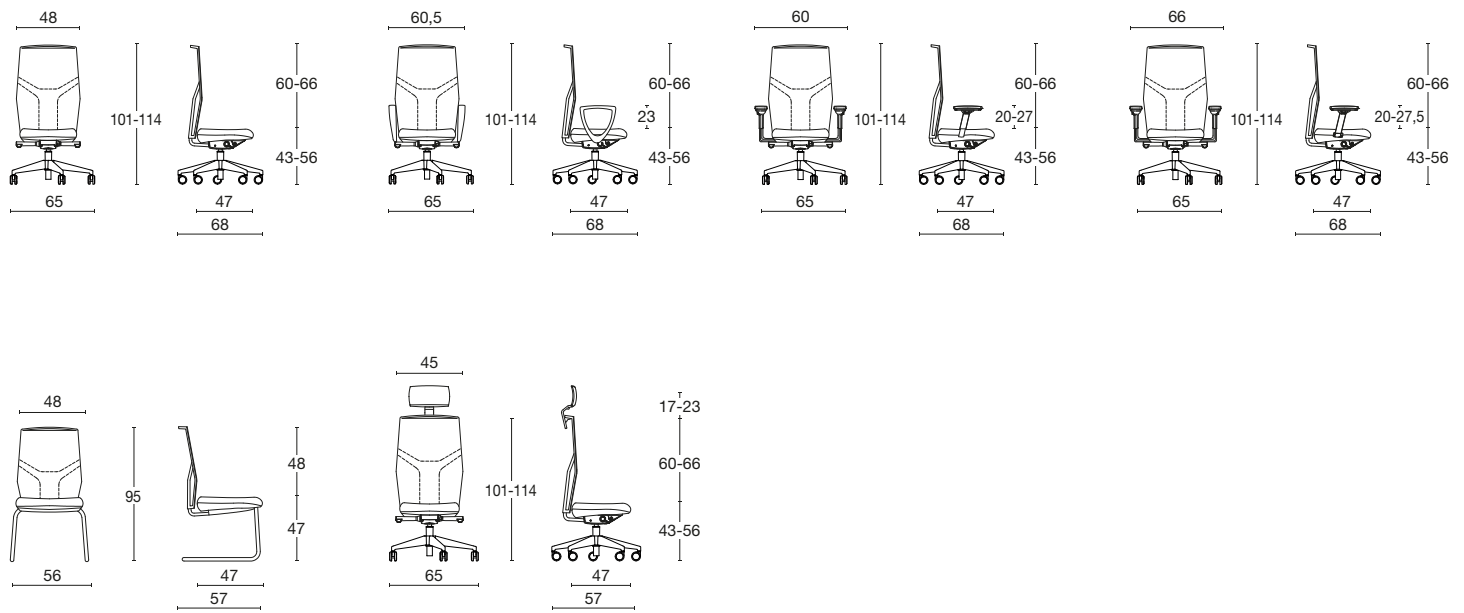

FIT

Diemme Lab / 2015

Rete FN0538 - Jet 9281

Jet 9804

Diemme Lab / 2015

UNI EN 1335 TIPO B / Warranty: 5 YEARS

Task chair

A task chair with a choice of backrests: black or white mesh; black or white polypropylene; completely upholstered in thermoformed fabric. Height adjustable in height with chromed movement integrated lumbar support. Fully upholstered seat with elastic polyurethane foam. Its synchron mechanism assures gaslift regulation and backrest tilt, lockable in five positions, with anti-shock mechanism and bodyweight adjustment. Base in black or white nylon, or polished aluminium. Three armrest types: fixed; height adjustable (1d); height and depth adjustable with rotation (3d). Optional features: headrest, slide system to adjust the seat depth, castors with holes.