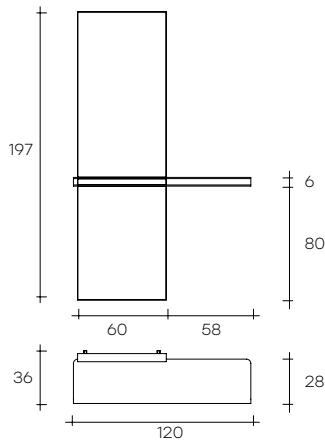

# let me see

DESIGN  
RODOLFO DORDONI

modello registrato  
registered model

Consolle in vetro  
curvato da 8 mm.  
Mensola posizionabile  
a destra o sinistra.  
Cornice in acciaio  
inox satinato.

*Console in 8 mm-thick  
curved glass.  
The console can be  
mounted with shelf  
on the left side  
or on the right side.  
Frame in brushed  
stainless steel.*

portata sul piano: 20 kg  
load capacity on shelf: 20 kg

dimensioni L, P, H  
dimensions L, W, H  
(cm)

COD./CODE

L

P/W

H

peso netto  
net weight  
(kg)

peso lordo  
gross weight  
(kg)