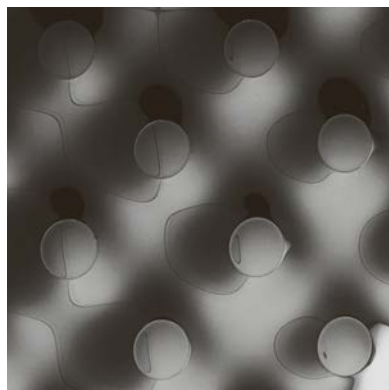

# pop

DESIGN  
MARCEL WANDERS

modello registrato  
registered model

Specchio da terra o da parete con cornice in vetro fuso a gran fuoco da 6 mm retroargentato; specchio piano da 5 mm. Disponibile anche in vetro bronzo retroargentato. Telaio posteriore, in metallo verniciato. Possibilità di appendimento verticale od orizzontale.

Wall mirror in 6 mm high temperature fused glass, back-silvered; 5 mm flat central mirror. Available also in back-silvered bronze glass. Rear frame in painted metal. It can be hung horizontally or vertically.

*Heat forging can generate slight irregularities in the proximity of the decorations, distinguishing marks of the high-temperature fusion process that guarantee craftsmanship. They cannot therefore be contested.*

---

**FINITURE**  
**FINISHES**

---

**Cornice in vetro fuso**  
**Fused glass frame**

vetro fuso retroargentato  
back-silvered fused glass

vetro fumé fuso  
e retroargentato  
Fused and back-silvered  
smoked glass