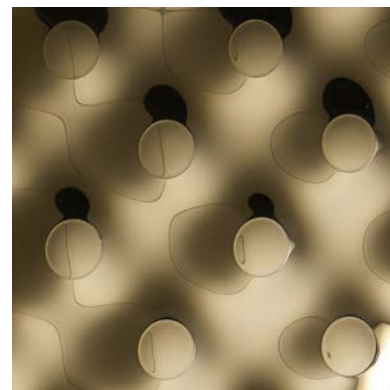

# pop

DESIGN  
MARCEL WANDERS

modello registrato  
registered model

Specchio da terra o da parete con cornice in vetro fuso a gran fuoco da 6 mm retroargentato; specchio piano da 5 mm. Disponibile anche in vetro bronzo retroargentato. Telaio posteriore, in metallo verniciato. Possibilità di appendimento verticale od orizzontale.

Wall mirror in 6 mm high temperature fused glass, back-silvered; 5 mm flat central mirror. Available also in back-silvered bronze glass. Rear frame in painted metal. It can be hung horizontally or vertically.

*Heat forging can generate slight irregularities in the proximity of the decorations, distinguishing marks of the high-temperature fusion process that guarantee craftsmanship. They cannot therefore be contested.*

---

**FINITURE**  
**FINISHES**

---

**Cornice in vetro fuso**  
**Fused glass frame**

vetro fuso retroargentato  
back-silvered fused glass

vetro fumé fuso  
e retroargentato  
Fused and back-silvered  
smoked glass