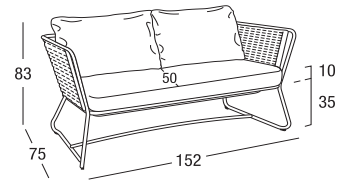

Design: Studio Balluto Associati
Product: 2 seats sofa
Sizes: **cm 152x75x83h (60"x29,5"x32,6"h)**
seat **cm 35h (13,7"h)**
with cushion **cm 45h (17,7"h)**

FEATURES

Frame: Aluminum
Polyester powder coating

Net weight unit 29,5
Gross weight unit 38,5
Units per package 1
Package sizes cm 154x77x76h
Package volume m³ 0,88
Stackable NO

FINISHING

UV, marine environment, scratch resistant

Terra

WEAVING

UV-resistant