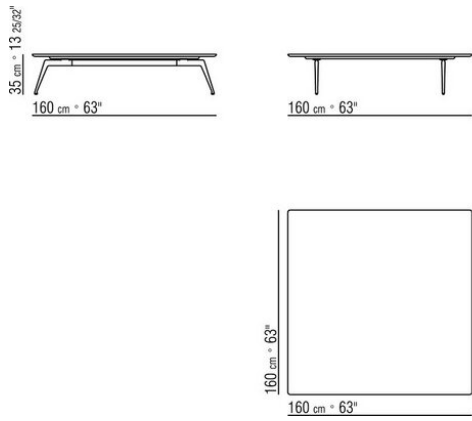

Feet in cast aluminum with satin, chrome, black chrome, burnished, glossy anthracite finish. Rests on pads made of thermoplastic material

Small tables with wood top h.33 cm, with marble top h.35 cm

COD. 023572