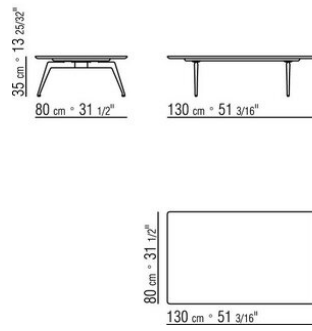

COD. 023574