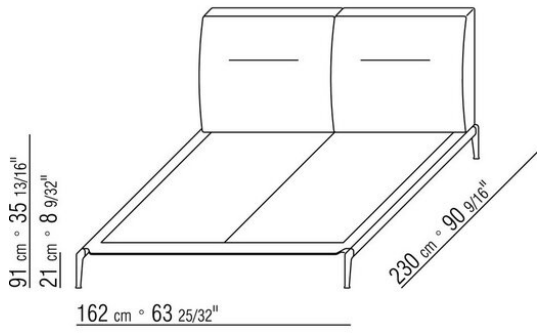

COD. 0236M1