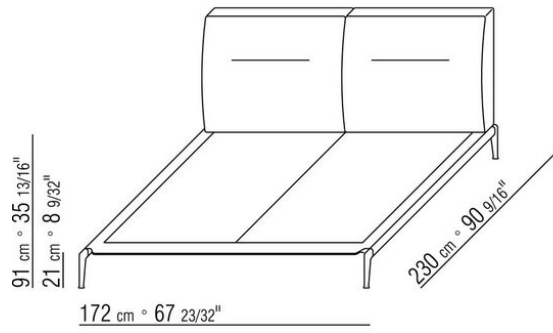

COD. 0236M2