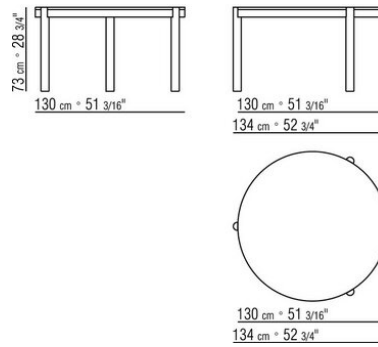

COD. 024984

COD. 024983