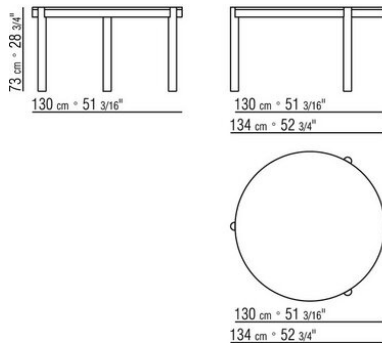

COD. 024982

COD. 024981