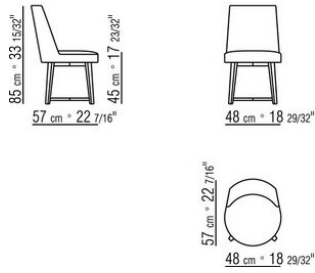

COD. 024601