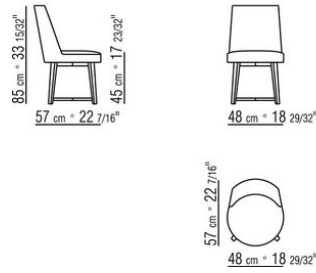

COD. 024603