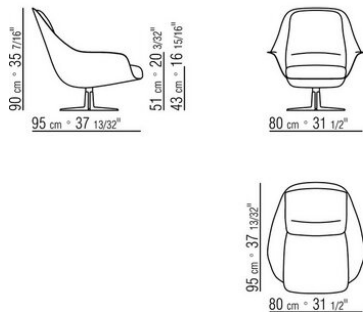

COD. 024865

COD. 024841