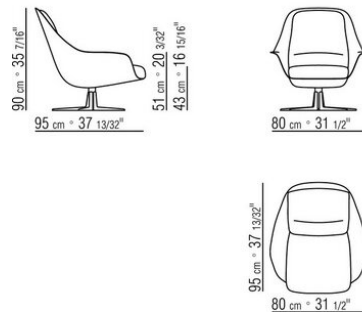

COD. 024842