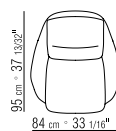

**UPHOLSTERY** REMOVABLE FABRIC OR LEATHER COVERS.

24821

51 cm - 20 3/8"  
43 cm - 16 15/16"

24822

51 cm - 20 3/8"  
43 cm - 16 15/16"

24850

24899