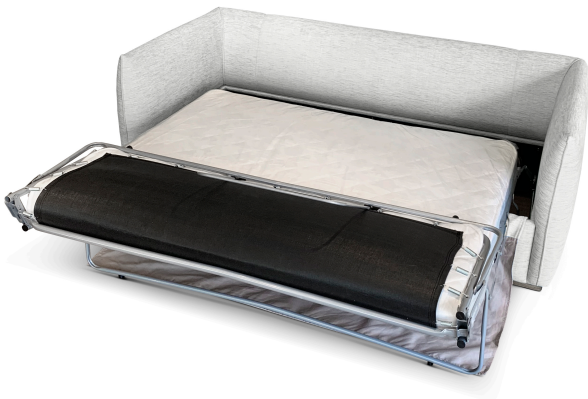

Romi Sofa Bed

SIZES

Double Size

Sofa - 185 long x 100 deep x 87cm high.

Mattress - 133 wide x 190cm deep

Queen size

Sofa - 205 long x 100 deep x 87cm high.

Mattress - 153 wide x 190cm deep.

Overall depth when bed is extended - approx. 250cm

MECHANISM

Trampoline base with timber slates and the option of an Inner Spring or Polyurethane mattress.

FANULI
SYDNEY MELBOURNE EST 1976

Romi Sofa Bed

SPECS

PERFORMANCE & ENGINEERING

- 3 Fold Mechanism
- 4" (10 cm) thick innerspring mattress for added comfort
- 183 cm mattress length
- Laminated beech posture slats give superior seat comfort
- Powder coated frame
- 4 plastic feet to protect floor
- Queen bed comes with reversible mattress