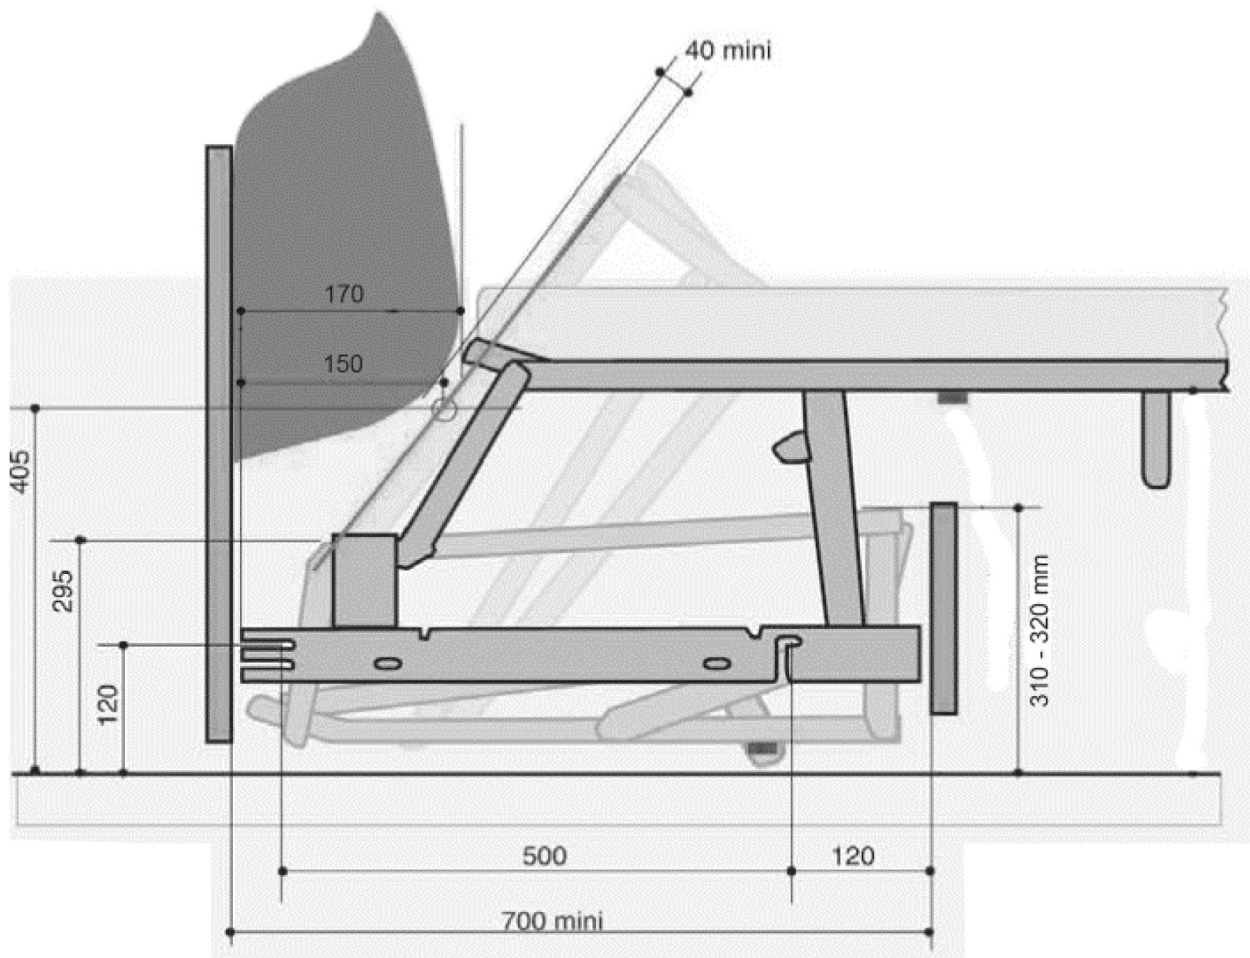

Romi Sofa Bed

SIZES

Double Size

Sofa - 185 long x 100 deep x 87cm high.

Mattress - 133 wide x 190cm deep

Queen size

Sofa - 205 long x 100 deep x 87cm high.

Mattress - 153 wide x 190cm deep.

Overall depth when bed is extended - approx. 250cm

MECHANISM

Trampoline base with timber slates and the option of an Inner Spring or Polyurethane mattress.

FANULI
SYDNEY MELBOURNE EST 1976

Romi Sofa Bed

SPECS

PERFORMANCE & ENGINEERING

- 3 Fold Mechanism
- 4" (10 cm) thick innerspring mattress for added comfort
- 183 cm mattress length
- Laminated beech posture slats give superior seat comfort
- Powder coated frame
- 4 plastic feet to protect floor
- Queen bed comes with reversible mattress