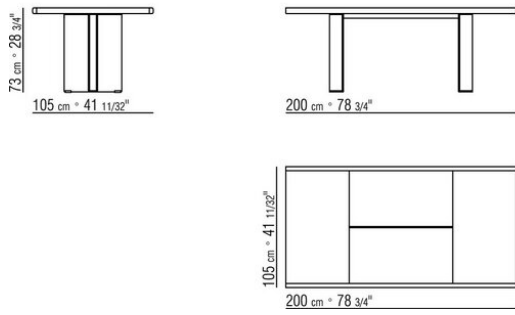

COD. 025280