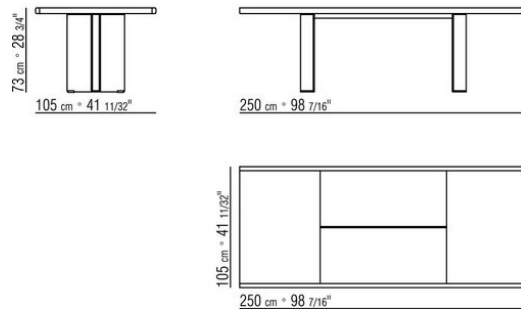

COD. 025281