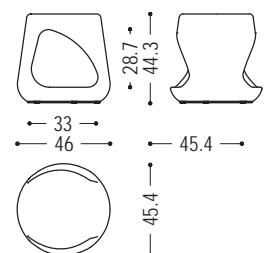

Stool in solid wood of scented cedar made from a single block, is characterized by its "soft" and curvilinear shape. Its particular shape with an open space under the seat is useful for storing objects, books, etc. Thanks to its features, it can also be used as a small table or as a night table.

CODE	SIZE	A7	A9
GEPPO	W.46 x D.45,4 x H.44,3	■	■

AVAILABLE FINISHES:

A7: cedar

A9: cedar contract finish, vulcano cedar

WOOD

A7

cedarwood

A9