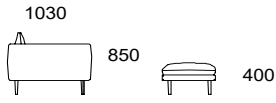

Rossi sofa

SPECS