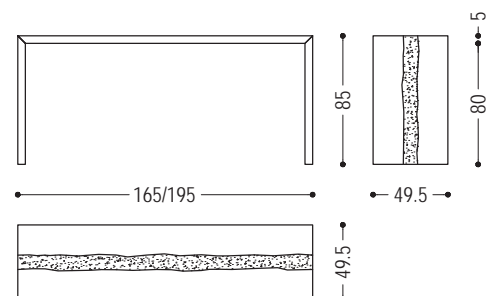

Console made entirely of solid wood consisting of planks characterized by natural sides in the middle space, which is filled with transparent resin.

CODE	SIZE	A1
FRAME-RESIN 1	W.165 x D.49,5 x H.85	■
FRAME-RESIN 2	W.180 x D.49,5 x H.85	■
FRAME-RESIN 3	W.195 x D.49,5 x H.85	■

AVAILABLE FINISHES:
A1: walnut with knots