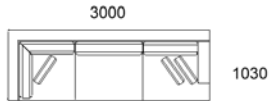

MODULAR COMPONENTS

3000/ SOFA : 1 ARM L/R CORNER