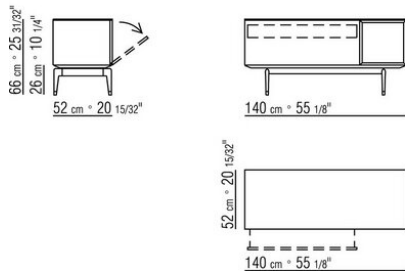

Shelves in glass

Base in epoxy powder-coated metal

Feet in cast aluminum with satin or burnished finish and contrasting tips.

Rests on pads made of thermoplastic material

COD. 025460

COD. 025462

COD. 025463