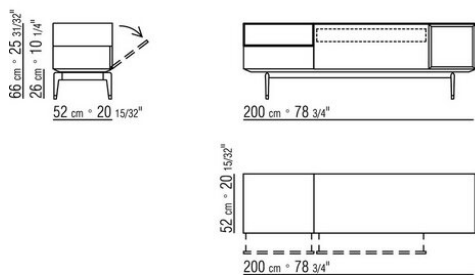

Shelves in glass

Base in epoxy powder-coated metal

Feet in cast aluminum with satin or burnished finish and contrasting tips.

Rests on pads made of thermoplastic material

COD. 025460

COD. 025462

COD. 025463