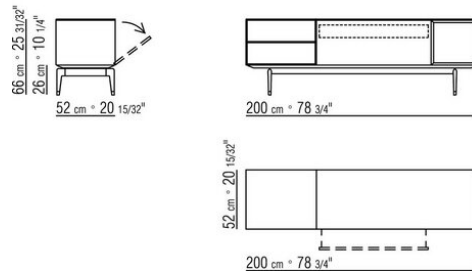

Shelves in glass

Base in epoxy powder-coated metal

Feet in cast aluminum with satin or burnished finish and contrasting tips.

Rests on pads made of thermoplastic material

COD. 025460

COD. 025462

COD. 025463