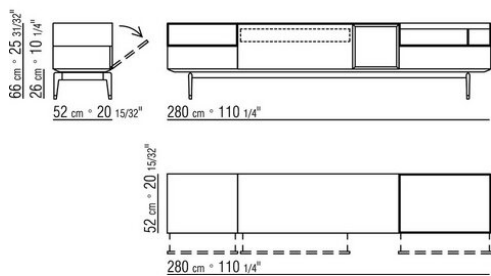

COD. 025460

COD. 025462