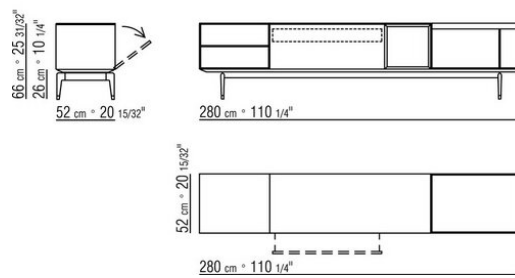

COD. 025460

COD. 025462