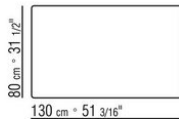

COD. 0238K7