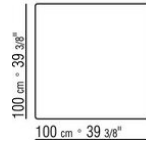

COD. 0238K1