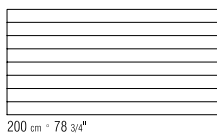

14XK7

14XK8

14XL3

14XL5

14XL0

14XL2