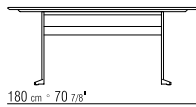

TOP IN THE FOLLOWING TYPES OF STONE: LAVA STONE, PORPHYRY, CARDOSO, BEOLA ARGENTATA.

TABLE TOPS 180X100-200X100-240X100-300X100 IN SOLID IROKO WOOD WITH NATURAL FINISH, STAINED GREY, OR LACQUERED WHITE FINISH, WITH STAINLESS STEEL 316 SUPPORT BARS

FEET IN THERMOPLASTIC MATERIAL

COVER IN WATER-REPELLENT MATERIAL.

THE COVER IS UPON REQUEST, WITH UPCHARGE

14XK3

14XK5

14XK0

14XK2

14XK7