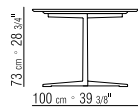

TOP IN THE FOLLOWING TYPES OF STONE: LAVA STONE, PORPHYRY, CARDOSO, BEOLA ARGENTATA.

TABLE TOPS 180X100-200X100-240X100-300X100 IN SOLID IROKO WOOD WITH NATURAL FINISH, STAINED GREY, OR LACQUERED WHITE FINISH, WITH STAINLESS STEEL 316 SUPPORT BARS

FEET IN THERMOPLASTIC MATERIAL

COVER IN WATER-REPELLENT MATERIAL.

THE COVER IS UPON REQUEST, WITH UPCHARGE

14XK3

14XK5

14XK0

14XK2

14XK7