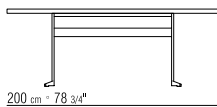

14XK7

14XK8

14XL3

14XL5

14XL0

14XL2