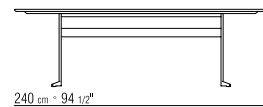

14XK7

14XK8

14XL3

14XL5

14XL0

14XL2