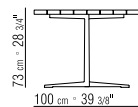

14XK7

14XK8

14XL3

14XL5

14XL0

14XL2