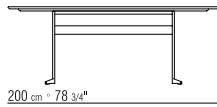

TOP IN THE FOLLOWING TYPES OF STONE: LAVA STONE, PORPHYRY, CARDOSO, BEOLA ARGENTATA.

TABLE TOPS 180X100-200X100-240X100-300X100 IN SOLID IROKO WOOD WITH NATURAL FINISH, STAINED GREY, OR LACQUERED WHITE FINISH, WITH STAINLESS STEEL 316 SUPPORT BARS

FEET IN THERMOPLASTIC MATERIAL

COVER IN WATER-REPELLENT MATERIAL.

THE COVER IS UPON REQUEST, WITH UPCHARGE

14XK3

14XK5

14XK0

14XK2

14XK7