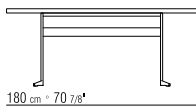

14XK7

14XK8

14XL3

14XL5

14XL0

14XL2