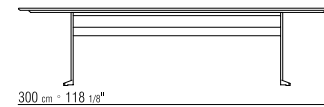

14XK7

14XK8

14XL3

14XL5

14XL0

14XL2