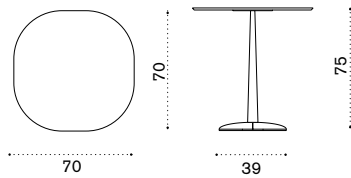

Dining table 70x70 h 75

→ 25 → 2-4

Item	Description
EJTQH4B43LB	Warmwhite + c. stone white
EJTQH4B43LV	Warmwhite + c. stone black
EJTQH4B43LT	Warmwhite + c. stone grey
EJTQH4B48LB	Sepia black + c. stone white
EJTQH4B48LV	Sepia black + c. stone black
EJTQH4B48LT	Sepia black + c. stone grey
EJTQH4B51LB	Coffee brown + c. stone white
EJTQH4B51LV	Coffee brown + c. stone black
EJTQH4B51LT	Coffee brown + c. stone grey
EJTQH4B44LB	Warmgrey + c. stone white
EJTQH4B44LV	Warmgrey + c. stone black
EJTQH4B44LT	Warmgrey + c. stone grey
COVER547	Rain cover 72X72 h77

High table 70x70 h 106