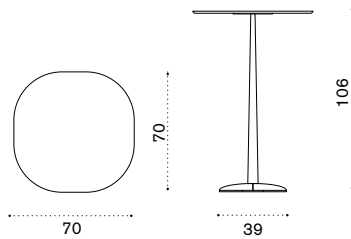

→ 28 → 2-4

EJTQH5B43LB	Warmwhite + c. stone white
EJTQH5B43LV	Warmwhite + c. stone black
EJTQH5B43LT	Warmwhite + c. stone grey
EJTQH5B48LB	Sepia black + c. stone white
EJTQH5B48LV	Sepia black + c. stone black
EJTQH5B48LT	Sepia black + c. stone grey
EJTQH5B51LB	Coffee brown + c. stone white
EJTQH5B51LV	Coffee brown + c. stone black
EJTQH5B51LT	Coffee brown + c. stone grey
EJTQH5B44LB	Warmgrey + c. stone white
EJTQH5B44LV	Warmgrey + c. stone black
EJTQH5B44LT	Warmgrey + c. stone grey
COVER546	Rain cover 72X72 h108

Complementary base cover

EJBST1	Teak
EJBST5	Pickled teak

→ 3