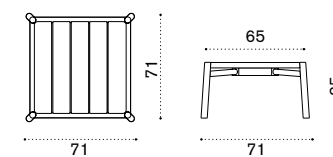

Square coffee table 65x65

→ 7

KITCQT1	Teak
KITCQT5	Pickled teak
COVER501	Rain cover 73 x 73 h38

Outdoor Decor