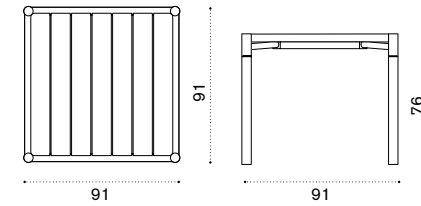

Ethimo

Kilt

Square dining table 91x91

→ 18 → 4

Item	Description
KITPQT1	Teak
KITPQT5	Pickled teak
COVER500	Rain cover 93 x 93 h78

2 seater sofa ^{NEW}

→ 13

KID2T1RCS	Teak + round rope sand
KID2T5RCD	Pickled teak + round rope dark grey
COVER620	Rain cover 135x78 h70