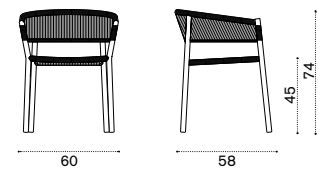

→ 6,5

Item	Description
KIPDS00RCG	Steel + round rope grey
COVER313	Rain cover 62 x 60 h74

Dining armchair – Teak

→ 6,5

KIPDT1RCS	Teak + round rope sand
KIPDT1R56	Teak + round rope olive green
KIPDT1R52	Teak + round rope ruby wine
KIPDT5RCD	Pickled teak + round rope dark grey
COVER313	Rain cover 62 x 60 h74

Ethimo

Kilt

Square dining table 91x91

→ 18 → 4

Item	Description
KITPQT1	Teak
KITPQT5	Pickled teak
COVER500	Rain cover 93 x 93 h78

2 seater sofa ^{NEW}

→ 13

KID2T1RCS	Teak + round rope sand
KID2T5RCD	Pickled teak + round rope dark grey
COVER620	Rain cover 135x78 h70