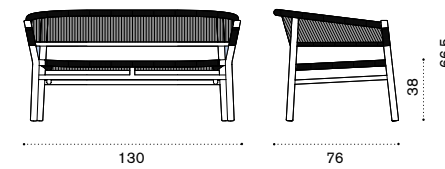

Ethimo

Kilt

Square dining table 91x91

→ 18 → 4

Item	Description
KITPQT1	Teak
KITPQT5	Pickled teak
COVER500	Rain cover 93 x 93 h78

2 seater sofa ^{NEW}

→ 13

KID2T1RCS	Teak + round rope sand
KID2T5RCD	Pickled teak + round rope dark grey
COVER620	Rain cover 135x78 h70