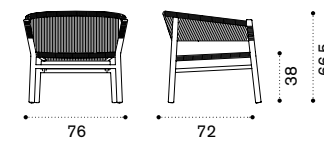

→ 6,5

Item	Description
KIPDS00RCG	Steel + round rope grey
COVER313	Rain cover 62 x 60 h74

Dining armchair – Teak

→ 6,5

KIPDT1RCS	Teak + round rope sand
KIPDT1R56	Teak + round rope olive green
KIPDT1R52	Teak + round rope ruby wine
KIPDT5RCD	Pickled teak + round rope dark grey
COVER313	Rain cover 62 x 60 h74

Ethimo

Kilt

Square dining table 91x91

→ 18 → 4

Item	Description
KITPQT1	Teak
KITPQT5	Pickled teak
COVER500	Rain cover 93 x 93 h78

2 seater sofa ^{NEW}

→ 13

KID2T1RCS	Teak + round rope sand
KID2T5RCD	Pickled teak + round rope dark grey
COVER620	Rain cover 135x78 h70

Lounge armchair

→ 9

KIPLT1RCS	Teak + round rope sand
KIPLT1R56	Teak + round rope olive green
KIPLT1R52	Teak + round rope ruby wine
KIPLT5RCD	Pickled teak + round rope dark grey
COVER502	Rain cover 78 x 72 h70