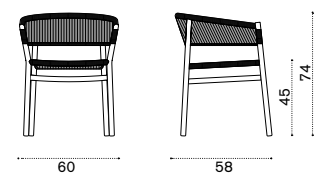

→ 6,5

Item	Description
KIPDS00RCG	Steel + round rope grey
COVER313	Rain cover 62 x 60 h74

Dining armchair – Teak

→ 6,5

KIPDT1RCS	Teak + round rope sand
KIPDT1R56	Teak + round rope olive green
KIPDT1R52	Teak + round rope ruby wine
KIPDT5RCD	Pickled teak + round rope dark grey
COVER313	Rain cover 62 x 60 h74

Ethimo

Kilt

Square dining table 91x91

→ 18 → 4

Item	Description
KITPQT1	Teak
KITPQT5	Pickled teak
COVER500	Rain cover 93 x 93 h78

2 seater sofa ^{NEW}

→ 13

KID2T1RCS	Teak + round rope sand
KID2T5RCD	Pickled teak + round rope dark grey
COVER620	Rain cover 135x78 h70