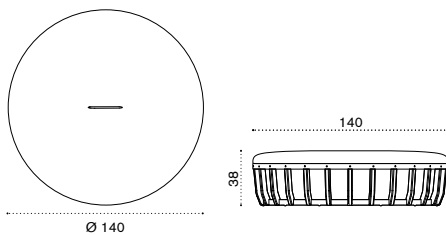

→ 42

	SWPM31D48T5P52	P. teak + alu. black + chess	
	SWPM31D48T5A24	P. teak + alu. black + n. grey	
	SWPM31D48T5P63	P. teak + alu. black + blu ink	
	SWPM31D48T5P61	P. teak + alu. black + green sardinia	
	SWPM31D43T5P52	P. teak + alu. warmwhite + chess	
	SWPM31D43T5A24	P. teak + alu. warmwhite + n. grey	
	SWPM31D43T5P63	P. teak + alu. warmwhite + blu ink	
	SWPM31D43T5P61	P. teak + alu. warmwhite + green sardinia	

	SWPM31D48T1P52	Teak + alu. black + chess	
	SWPM31D48T1A24	Teak + alu. black + n. grey	
	SWPM31D48T1P63	Teak + alu. black + blu ink	
	SWPM31D48T1P61	Teak + alu. black + green sardinia	
	SWPM31D43T1P52	Teak + alu. warmwhite + chess	
	SWPM31D43T1A24	Teak + alu. warmwhite + n. grey	
	SWPM31D43T1P63	Teak + alu. warmwhite + blu ink	
	SWPM31D43T1P61	Teak + alu. warmwhite + green sardinia	

COVER543 Rain cover Ø142 x h39

Ethimo