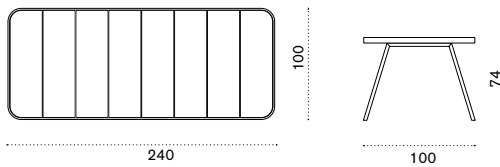

Swing

Patrick Norguet

Collection composed of: 2 seater sofa / porch swing / XL sofa / lounge armchair / modular sofa / daybed / small and large coffee table / club armchair / barstool / dining armchair / round and rectangular dining table / pouf.

Rectangular dining table 240x100

→ 48 → 8

Item	Description	Price list
SWTPRM2D48T5	Pickled teak + alu. sepia black	
SWTPRM2D43T5	Pickled teak + alu. warmwhite	
SWTPRM2D48T1	Teak + alu. sepia black	
SWTPRM2D43T1	Teak + alu. warmwhite	
COVER614	Rain cover 241 x 101 h75