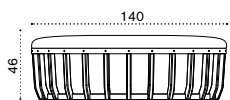

Swing

Pouf Ø 140 h46 ^{NEW}

→ 48

Item	Description	Price list
SWPM32D48T5P52	P. teak + alu. black + chess	
SWPM32D48T5A24	P. teak + alu. black + n. grey	
SWPM32D48T5P63	P. teak + alu. black + blu ink	
SWPM32D48T5P61	P. teak + alu. black + green sardinia	
SWPM32D43T5P52	P. teak + alu. warmwhite + chess	
SWPM32D43T5A24	P. teak + alu. warmwhite + n. grey	
SWPM32D43T5P63	P. teak + alu. warmwhite + blu ink	
SWPM32D43T5P61	P. teak + alu. warmwhite + green sardinia	
SWPM32D48T1P52	Teak + alu. black + chess	
SWPM32D48T1A24	Teak + alu. black + n. grey	
SWPM32D48T1P63	Teak + alu. black + blu ink	
SWPM32D48T1P61	Teak + alu. black + green sardinia	
SWPM32D43T1P52	Teak + alu. warmwhite + chess	
SWPM32D43T1A24	Teak + alu. warmwhite + n. grey	
SWPM32D43T1P63	Teak + alu. warmwhite + blu ink	
SWPM32D43T1P61	Teak + alu. warmwhite + green sardinia	
COVER535	Rain cover Ø142 x h47