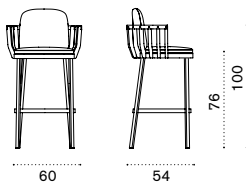

Barstool

→ 9

SWSGD48T5	Pickled teak + alu. sepia black	
SWSGD43T5	Pickled teak + alu. warmwhite	
SWSGD48T1	Teak + alu. sepia black	
SWSGD43T1	Teak + alu. warmwhite	
SWCUPDAW24	Cushion, (seat+back) nature grey	
SWCUPDPP52	Cushion, (seat+back) chess	
COVER512	Rain cover 63 x 55 h102