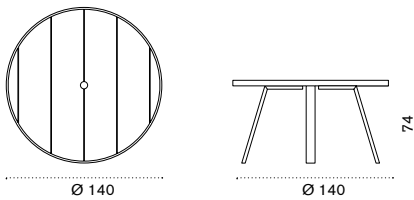

Round dining table Ø 140

→ 35 → 6-7 →

SWTPTM1D48T5	Pickled teak + alu. sepia black	
SWTPTM1D43T5	Pickled teak + alu. warmwhite	
SWTPTM1D48T1	Teak + alu. sepia black	
SWTPTM1D43T1	Teak + alu. warmwhite	
COVER137	Rain cover Ø 148 h74	

Pouf Ø 40 h38 ^{NEW}