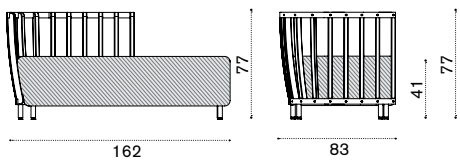

Swing

Patrick Norguet

Collection composed of: 2 seater sofa / porch swing / XL sofa / lounge armchair / modular sofa / daybed / small and large coffee table / club armchair / barstool / dining armchair / round and rectangular dining table / pouf.

Daybed left

→ 39