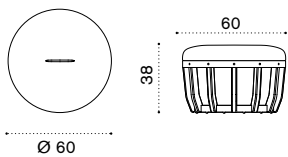

Pouf Ø 60 h38 ^{NEW}

→ 10,5

Item	Description	Price list
SWPM12D48T5P52	P. teak + alu. black + chess	
SWPM12D48T5A24	P. teak + alu. black + n. grey	
SWPM12D48T5P63	P. teak + alu. black + blu ink	
SWPM12D48T5P61	P. teak + alu. black + green sardinia	
SWPM12D43T5P52	P. teak + alu. warmwhite + chess	
SWPM12D43T5A24	P. teak + alu. warmwhite + n. grey	
SWPM12D43T5P63	P. teak + alu. warmwhite + blu ink	
SWPM12D43T5P61	P. teak + alu. warmwhite + green sardinia	
SWPM12D48T1P52	Teak + alu. black + chess	
SWPM12D48T1A24	Teak + alu. black + n. grey	
SWPM12D48T1P63	Teak + alu. black + blu ink	
SWPM12D48T1P61	Teak + alu. black + green sardinia	
SWPM12D43T1P52	Teak + alu. warmwhite + chess	
SWPM12D43T1A24	Teak + alu. warmwhite + n. grey	
SWPM12D43T1P63	Teak + alu. warmwhite + blu ink	
SWPM12D43T1P61	Teak + alu. warmwhite + green sardinia	

COVER541 Rain cover Ø42 x h47

SWPM21D48T5P52	P. teak + alu. black + chess	
SWPM21D48T5A24	P. teak + alu. black + n. grey	
SWPM21D48T5P63	P. teak + alu. black + blu ink	
SWPM21D48T5P61	P. teak + alu. black + green sardinia	
SWPM21D43T5P52	P. teak + alu. warmwhite + chess	
SWPM21D43T5A24	P. teak + alu. warmwhite + n. grey	
SWPM21D43T5P63	P. teak + alu. warmwhite + blu ink	
SWPM21D43T5P61	P. teak + alu. warmwhite + green sardinia	

SWPM21D48T1P52	Teak + alu. black + chess	
SWPM21D48T1A24	Teak + alu. black + n. grey	
SWPM21D48T1P63	Teak + alu. black + blu ink	
SWPM21D48T1P61	Teak + alu. black + green sardinia	
SWPM21D43T1P52	Teak + alu. warmwhite + chess	
SWPM21D43T1A24	Teak + alu. warmwhite + n. grey	
SWPM21D43T1P63	Teak + alu. warmwhite + blu ink	
SWPM21D43T1P61	Teak + alu. warmwhite + green sardinia	

COVER533 Rain cover Ø62 x h39