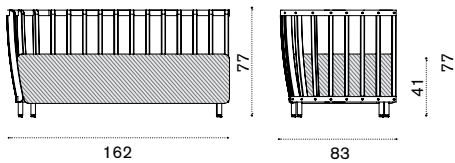

Back end module right

→ 45

- SWDMFDD48T5 Pickled teak + alu. sepia black
- SWDMFDD43T5 Pickled teak + alu. warmwhite
- SWDMFDD48T1 Teak + alu. sepia black
- SWDMFDD43T1 Teak + alu. warmwhite

- SWCUDMFDAW24 Cushion, (seat+3 back) nature grey
- COVER318 Rain cover 164 x 85 h77

Back end module left