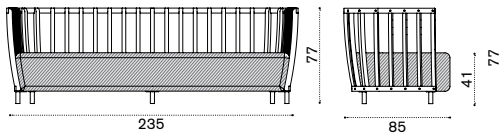

→ 59

Lounge armchair