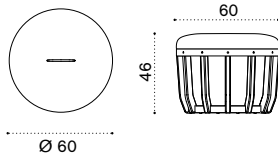

Swing

Patrick Norguet

Collection composed of: 2 seater sofa / porch swing / XL sofa / lounge armchair / modular sofa / daybed / small and large coffee table / club armchair / barstool / dining armchair / round and rectangular dining table / pouf.

Pouf Ø 60 h46 NEW

→ 13,5

Item	Description	Price list

	SWPM22D48T5P52	P. teak + alu. black + chess	
	SWPM22D48T5A24	P. teak + alu. black + n. grey	
	SWPM22D48T5P63	P. teak + alu. black + blu ink	
	SWPM22D48T5P61	P. teak + alu. black + green sardinia	
	SWPM22D43T5P52	P. teak + alu. warmwhite + chess	
	SWPM22D43T5A24	P. teak + alu. warmwhite + n. grey	
	SWPM22D43T5P63	P. teak + alu. warmwhite + blu ink	
	SWPM22D43T5P61	P. teak + alu. warmwhite + green sardinia	

	SWPM22D48T1P52	Teak + alu. black + chess	
	SWPM22D48T1A24	Teak + alu. black + n. grey	
	SWPM22D48T1P63	Teak + alu. black + blu ink	
	SWPM22D48T1P61	Teak + alu. black + green sardinia	
	SWPM22D43T1P52	Teak + alu. warmwhite + chess	
	SWPM22D43T1A24	Teak + alu. warmwhite + n. grey	
	SWPM22D43T1P63	Teak + alu. warmwhite + blu ink	
	SWPM22D43T1P61	Teak + alu. warmwhite + green sardinia	

COVER542 Rain cover Ø62 x h47

Pouf Ø 140 h38 NEW