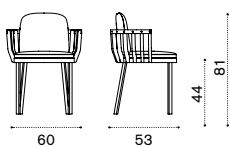

Dining armchair

→ 6,5

SWPDD48T5	Pickled teak + alu. sepia black	
SWPDD43T5	Pickled teak + alu. warmwhite	
SWPDD48T1	Teak + alu. sepia black	
SWPDD43T1	Teak + alu. warmwhite	
SWCUPDAW24	Cushion, (seat+back) nature grey	
SWCUPDPP52	Cushion, (seat+back) chess	
COVER207	Rain cover 61 x 54 h80