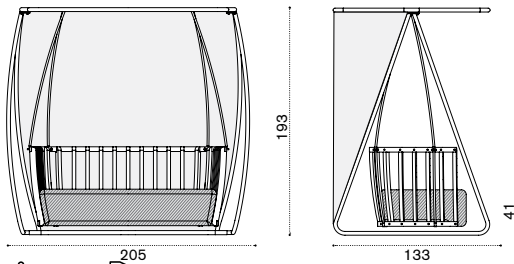

Porch swing

→ 84

Small coffee table Ø 50

→ 9

Large coffee table 110x57

→ 20

Item	Description	Price list

- SWDMDS48T5 Pickled teak + alu. sepia black
- SWDMDS43T5 Pickled teak + alu. warmwhite

- SWDMDS48T1 Teak + alu. sepia black
- SWDMDS43T1 Teak + alu. warmwhite

- SWCUDMDSAW24 Cushion, (seat+2 back) nature grey
- COVER321 Rain cover 164 x 85 h77

- SWDOD48T5 Pickled teak + metal sepia black
- SWDOD43T5 Pickled teak + metal warmwhite
- SWDODRT5 Pickled teak + metal warmed

- SWDOD48T1 Teak + metal sepia black
- SWDOD43T1 Teak + metal warmwhite

- SWCUD2AW24 Cushion, (seat+2 back) nature grey
- SWTEDOV78 Curtain, white stone
- COVER146 Rain cover 206 x 134 h192

- SWTCQH2D48T5 Pickled teak + alu. sepia black
- SWTCQH2D43T5 Pickled teak + alu. warmwhite
- SWTCQH2DRT5 Pickled teak + alu. warmed
- SWTCQH2D38T5 Pickled teak + alu. green
- SWTCQH2D48T1 Teak + alu. sepia black
- SWTCQH2D43T1 Teak + alu. warmwhite
- SWTCQH2DRT1 Teak + alu. warmed
- SWTCQH2D38T1 Teak + alu. green

- COVER144 Rain cover 48 x 51 h49

- SWTCRH1D48T5 Pickled teak + alu. sepia black
- SWTCRH1D43T5 Pickled teak + alu. warmwhite

- SWTCRH1D48T1 Teak + alu. sepia black
- SWTCRH1D43T1 Teak + alu. warmwhite

- COVER145 Rain cover 111 x 58 h39

Ethimo