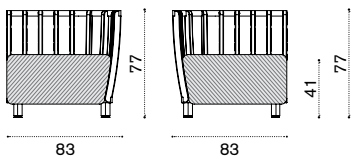

Swing

Corner module

→ 30

Item

Description

Price list

- SWDMAUD48T5 Pickled teak + alu. sepia black
- SWDMAUD43T5 Pickled teak + alu. warmwhite
- SWDMAUD48T1 Teak + alu. sepia black
- SWDMAUD43T1 Teak + alu. warmwhite

- SWCUDMAUAW24 Cushion, (seat+2 back) nature grey
- COVER317 Rain cover 85 x 85 h77