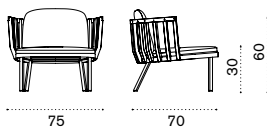

Swing

Club armchair

→ 14

Item	Description	Price list
SWPCD48T5	Pickled teak + alu. sepia black	
SWPCD43T5	Pickled teak + alu. warmwhite	
SWPCDRT5	Pickled teak + alu. warmred	
SWPCD38T5	Pickled teak + alu. green	
SWPCD48T1	Teak + alu. sepia black	
SWPCD43T1	Teak + alu. warmwhite	
SWPCDRT1	Teak + alu. warmred	
SWPCD38T1	Teak + alu. green	
SWCUPCAW24	Cushion, (seat+back) nature grey	
COVER511	Rain cover 77 x 72 h61