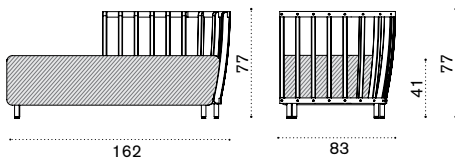

Daybed right

→ 39

- SWDMDDD48T5 Pickled teak + alu. sepia black
- SWDMDDD43T5 Pickled teak + alu. warmwhite
- SWDMDDD48T1 Teak + alu. sepia black
- SWDMDDD43T1 Teak + alu. warmwhite

- SWCUDMDDAW24 Cushion, (seat+2 back) nature grey
- COVER320 Rain cover 164 x 85 h77