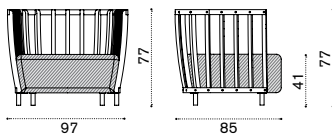

Swing

Patrick Norguet

Collection composed of: 2 seater sofa / porch swing / XL sofa / lounge armchair / modular sofa / daybed / small and large coffee table / club armchair / barstool / dining armchair / round and rectangular dining table / pouf.

2 seater sofa

→ 43

XL sofa

→ 59

Lounge armchair

→ 29

XL central module

→ 35

Item	Description	Price list

- SWD2D48T5 Pickled teak + alu. sepia black
- SWD2D43T5 Pickled teak + alu. warmwhite

- SWD2D48T1 Natural teak + alu. sepia black
- SWD2D43T1 Natural teak + alu. warmwhite

- SWCUD2AW24 Cushion, (seat+2 back) nature grey
- COVER141 Rain cover 167 x 86 h76

- SWD3D48T5 Pickled teak + alu. sepia black
- SWD3D43T5 Pickled teak + alu. warmwhite

- SWD3D48T1 Teak + alu. sepia black
- SWD3D43T1 Teak + alu. warmwhite

- SWCUD3AW24 Cushion, (seat+3 back) nature grey
- COVER142 Rain cover 236 x 86 h76

- SWPLD48T5 Pickled teak + alu. sepia black
- SWPLD43T5 Pickled teak + alu. warmwhite

- SWPLD48T1 Teak + alu. sepia black
- SWPLD43T1 Teak + alu. warmwhite

- SWCUPLAW24 Cushion, (seat+back) nature grey
- COVER143 Rain cover 98 x 86 h76

- SWDMCD48T5 Pickled teak + alu. sepia black
- SWDMCD43T5 Pickled teak + alu. warmwhite

- SWDMCD48T1 Teak + alu. sepia black
- SWDMCD43T1 Teak + alu. warmwhite

- SWCUDMCAW24 Cushion, (seat+2 back) nature grey
- COVER316 Rain cover 132 x 85 h77

Ethimo