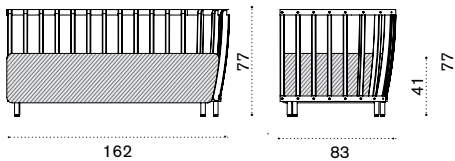

→ 45

- SWDMFSD48T5 Pickled teak + alu. sepia black
- SWDMFSD43T5 Pickled teak + alu. warmwhite
- SWDMFSD48T1 Teak + alu. sepia black
- SWDMFSD43T1 Teak + alu. warmwhite

- SWCUDMFSAW24 Cushion, (seat+3 back) nature grey
- COVER319 Rain cover 164 x 85 h77