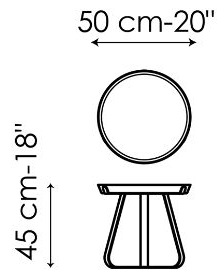

Data sheet

Frinfri high

Width: 40cm
Depth: 40cm
Height: 50cm

Frinfri medium

Width: 50cm
Depth: 50cm
Height: 45cm

Frinfri low

Width: 80cm
Depth: 80cm
Height: 34cm

Frinfri Wood high

Width: 40cm
Depth: 40cm
Height: 50cm

Frinfri Wood medium

Width: 50cm
Depth: 50cm
Height: 45cm

Finishes

TOP - FRINFRI

Ceramic

Silk finish ceramic
Calacatta macchia
vecchia

Glossy ceramic
Calacatta