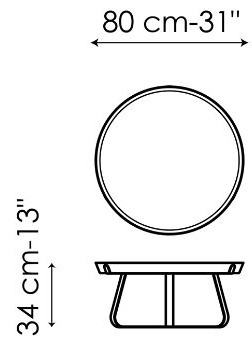

Data sheet

Frinfri high

Width: 40cm
Depth: 40cm
Height: 50cm

Frinfri medium

Width: 50cm
Depth: 50cm
Height: 45cm

Frinfri low

Width: 80cm
Depth: 80cm
Height: 34cm

Frinfri Wood high

Width: 40cm
Depth: 40cm
Height: 50cm

Frinfri Wood medium

Width: 50cm
Depth: 50cm
Height: 45cm

Finishes

TOP - FRINFRI

Ceramic

Silk finish ceramic
Calacatta macchia
vecchia

Glossy ceramic
Calacatta