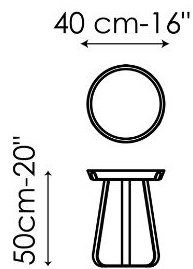

Data sheet

Frinfri high

Width: 40cm
Depth: 40cm
Height: 50cm

Frinfri medium

Width: 50cm
Depth: 50cm
Height: 45cm

Frinfri low

Width: 80cm
Depth: 80cm
Height: 34cm

Frinfri Wood high

Width: 40cm
Depth: 40cm
Height: 50cm

Frinfri Wood medium

Width: 50cm
Depth: 50cm
Height: 45cm

Finishes

TOP - FRINFRI

Ceramic

Silk finish ceramic
Calacatta macchia
vecchia

Glossy ceramic
Calacatta