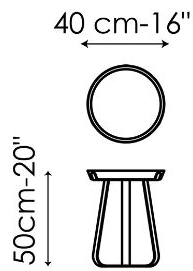

functionality; in the version with the ceramic top, the contrast between the two materials adds further character. Frinfri modern round wooden coffee tables are available in three different heights and all models are available in multiple colour variants, thus making it possible to choose the one that is most suitable to individual stylistic needs. The Frinfri modern wood coffee table variant features a wooden top and is available in two sizes (high and medium).

Data sheet

Frinfri high

Width: 40cm
Depth: 40cm
Height: 50cm

Frinfri medium

Width: 50cm
Depth: 50cm
Height: 45cm

Frinfri low

Width: 80cm
Depth: 80cm
Height: 34cm

Frinfri Wood high

Width: 40cm
Depth: 40cm
Height: 50cm

Frinfri Wood medium

Width: 50cm
Depth: 50cm
Height: 45cm

Finishes

TOP - FRINFRI

Ceramic

Silk finish ceramic
Calacatta macchia
vecchia

Glossy ceramic
Calacatta