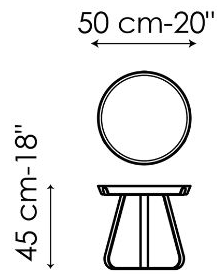

functionality; in the version with the ceramic top, the contrast between the two materials adds further character. Frinfri modern round wooden coffee tables are available in three different heights and all models are available in multiple colour variants, thus making it possible to choose the one that is most suitable to individual stylistic needs. The Frinfri modern wood coffee table variant features a wooden top and is available in two sizes (high and medium).

Data sheet

Frinfri high

Width: 40cm
Depth: 40cm
Height: 50cm

Frinfri medium

Width: 50cm
Depth: 50cm
Height: 45cm

Frinfri low

Width: 80cm
Depth: 80cm
Height: 34cm

Frinfri Wood high

Width: 40cm
Depth: 40cm
Height: 50cm

Frinfri Wood medium

Width: 50cm
Depth: 50cm
Height: 45cm

Finishes

TOP - FRINFRI

Ceramic

Silk finish ceramic
Calacatta macchia
vecchia

Glossy ceramic
Calacatta