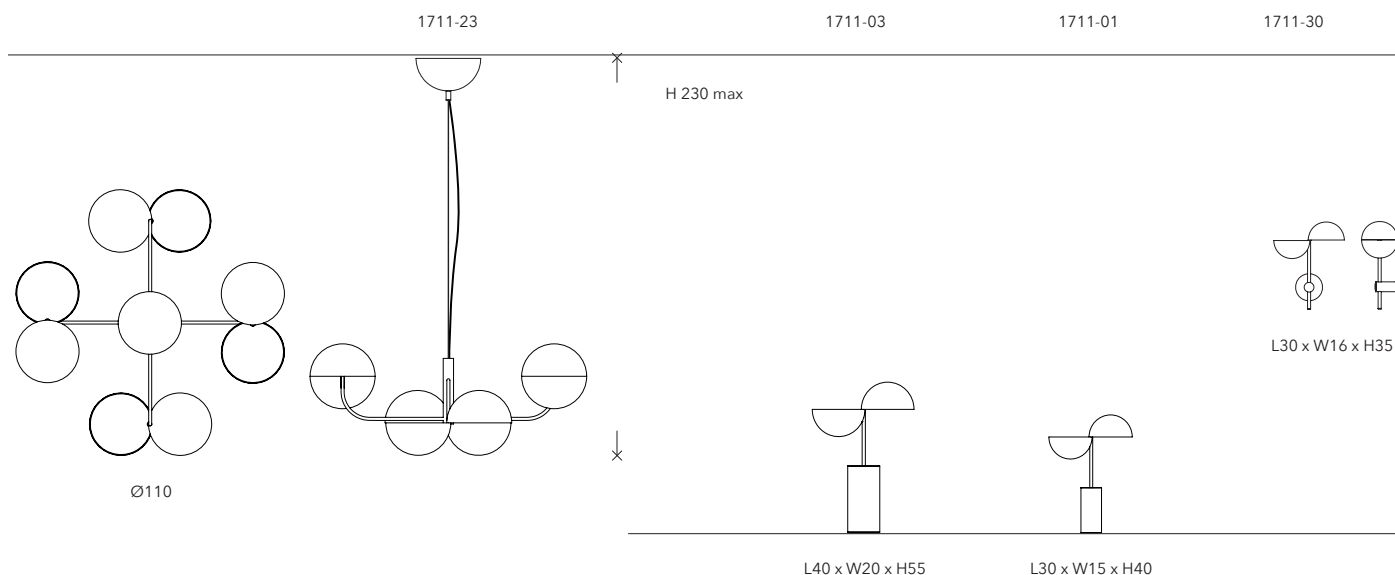

TECHNICAL SHEET

1711-03 LARGE

Mounting: Lampada da tavolo / Table lamp
Environment: Indoor - IP20
Materials: Metallo e marmo / Metal and marble
Voltage: 100-240V 50/60Hz
Source: LED 2x 8W - CRI=90
Color Temperature: 3000K
Lumen: 2x 827lm
Lighting Control: Dimmer on cable

1711-01 SMALL

Mounting: Lampada da tavolo / Table lamp
Environment: Indoor - IP20
Materials: Metallo e marmo / Metal and marble
Voltage: 100-240V 50/60Hz
Source: LED 2x 8W - CRI=90
Color Temperature: 3000K
Lumen: 2x 827lm
Lighting Control: Dimmer on cable

1711-23 LARGE

Mounting: Sospensione / Suspension
Environment: Indoor - IP20
Materials: Metallo / Metal
Voltage: 220-240V 50/60Hz
Source: LED 8 x 8W - CRI=90
Color Temperature: 3000K
Lumen: 8x 827lm
Lighting Control: Dimmable 0-10V

1711-30

Mounting: Applique / Wall lamp
Environment: Indoor - IP20
Materials: Metallo / Metal
Voltage: 220-240V 50/60Hz
Source: LED 2x 6W - CRI=80
Color Temperature: 3000K
Lumen: 2x 450lm
Lighting Control: Dimmable phase cut