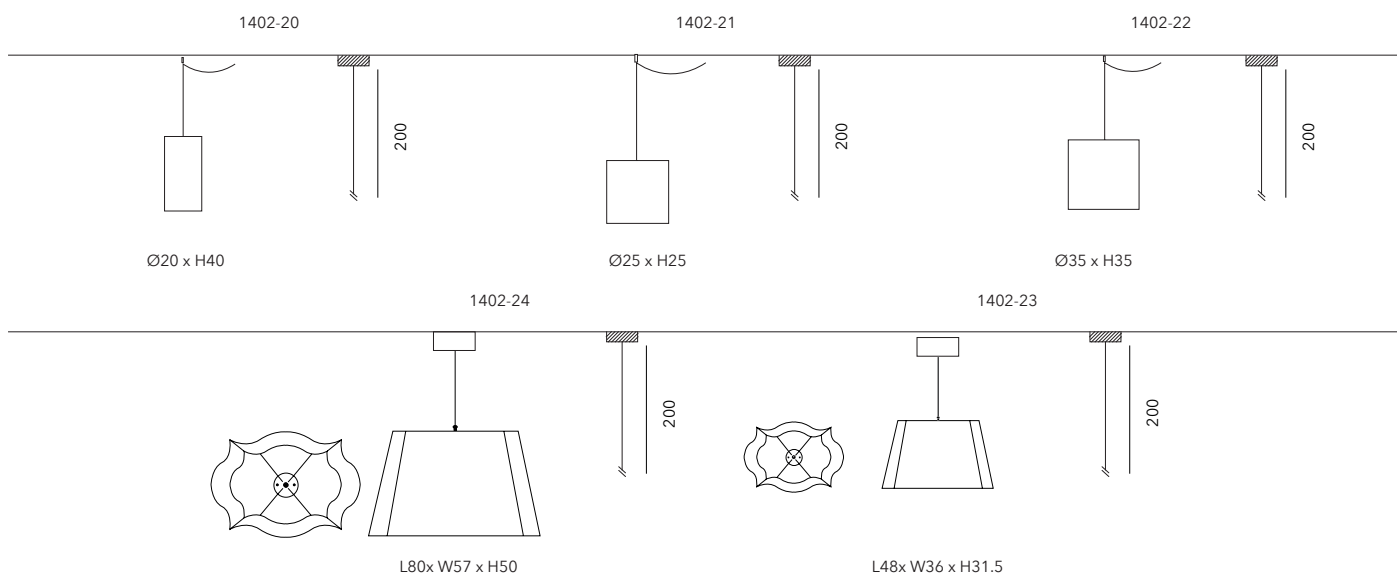

1402-24 TRENDY LARGE

Mounting: Sospensione / Suspension

Environment: Indoor - IP20

Materials: Tessuto e Metallo / Fabric and Metal

Voltage: 220-240V 50/60Hz

Source: Bulb 3 x 10W E27 - LED

Disponibile chiusura inferiore parziale in tessuto /
Available partial fabric bottom clousure

1402-23 TRENDY SMALL

Mounting: Sospensione / Suspension

Environment: Indoor - IP20

Materials: Tessuto e Metallo / Fabric and Metal

Voltage: 220-240V 50/60Hz

Source: Bulb 1 x 10W E27 - LED

Disponibile chiusura inferiore parziale in tessuto /
Available partial fabric bottom clousure